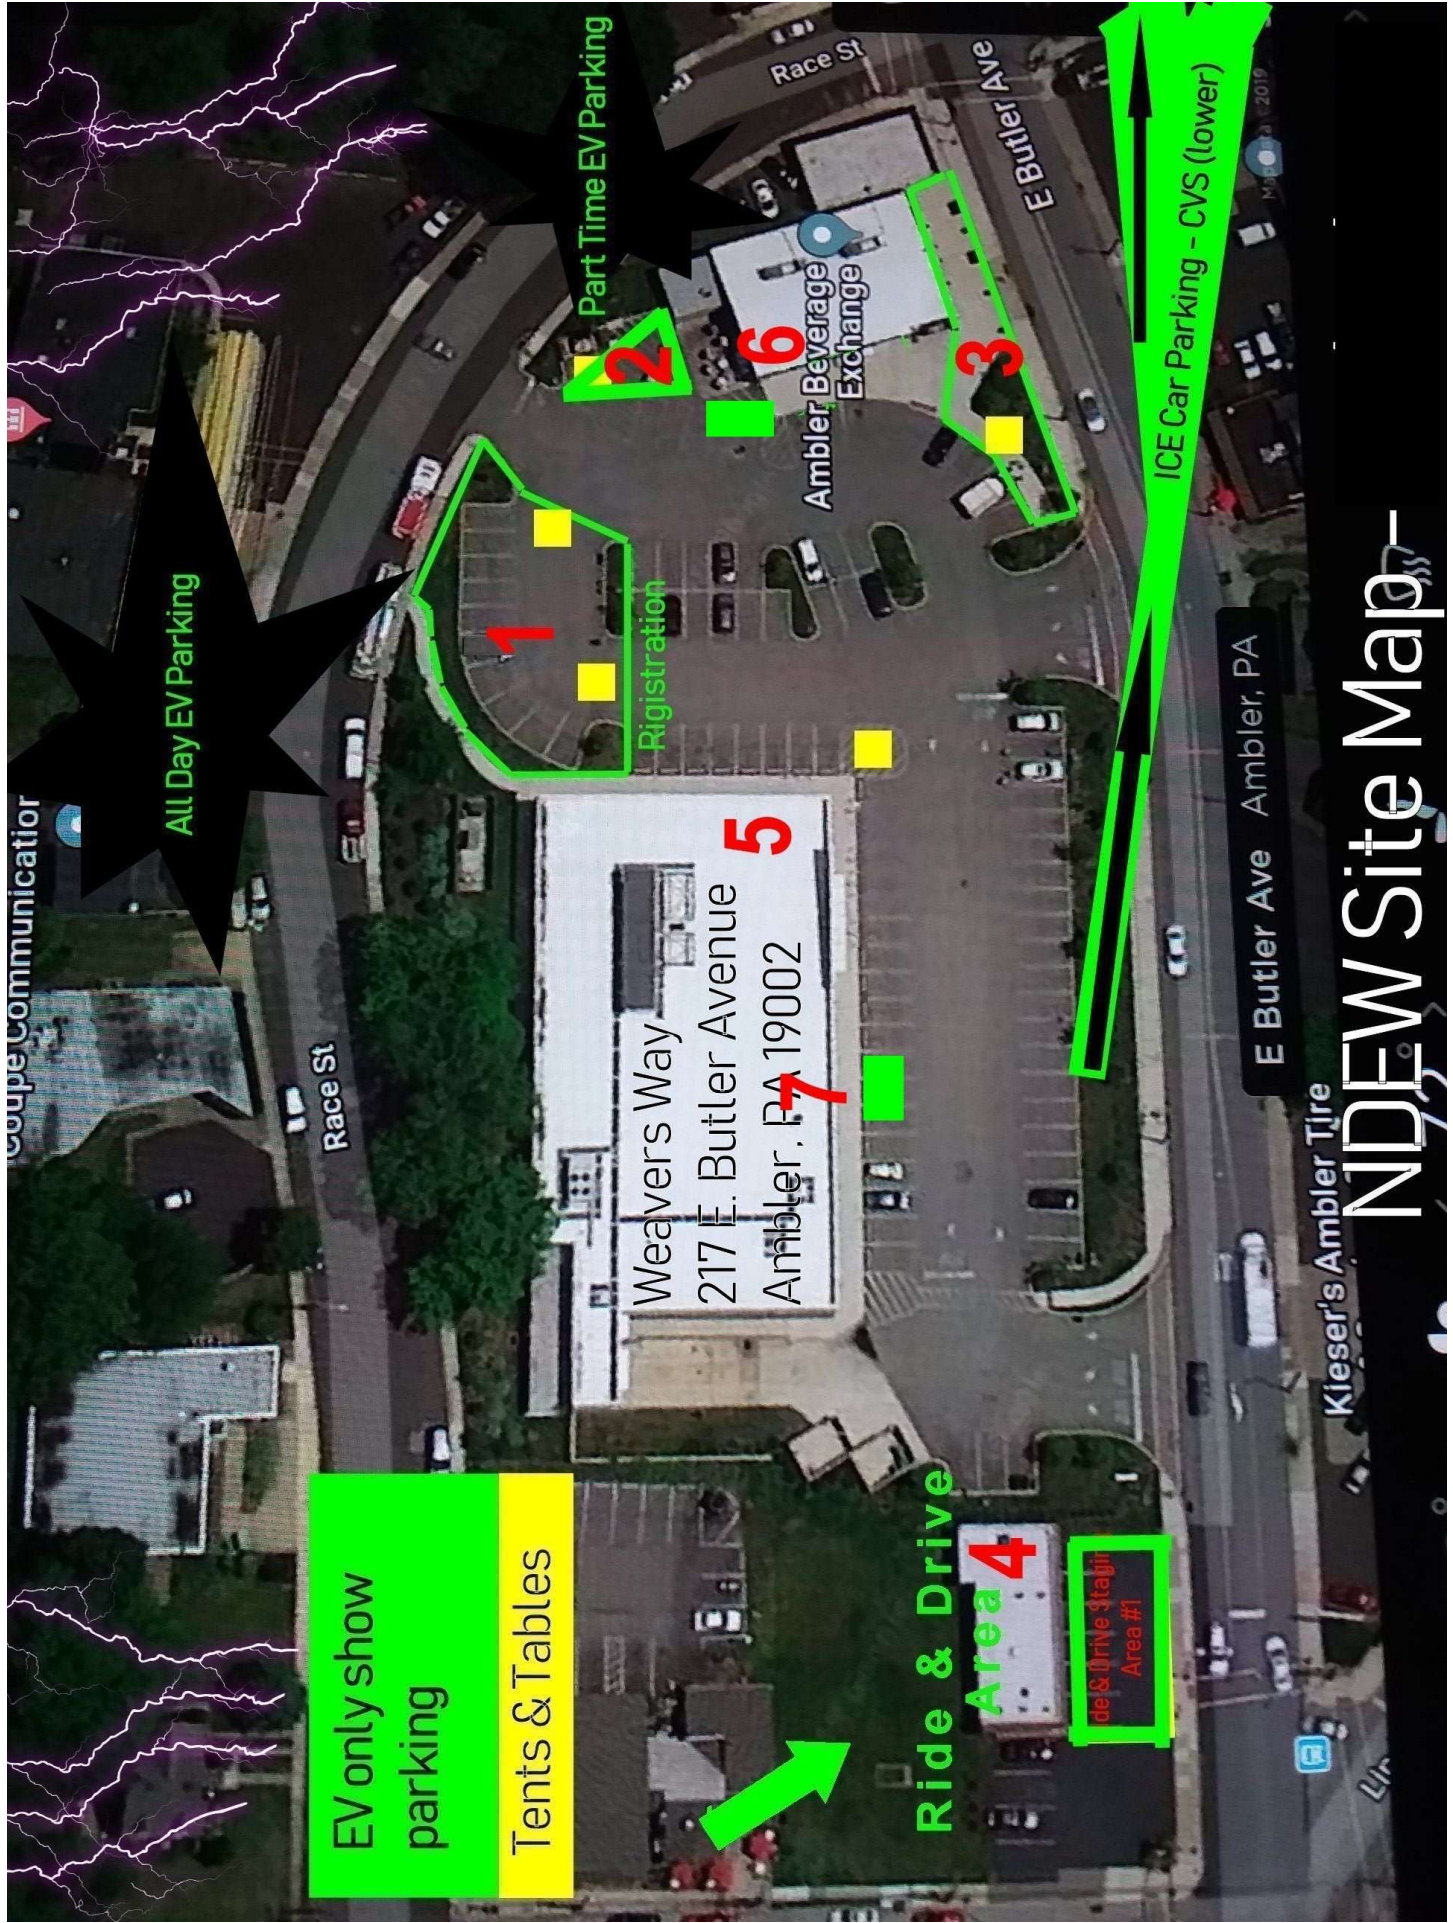

#### Map Key / Areas of Interest

1. EV Show Parking
2. EV Charge Stations – EV Rotation
3. EV Parking – Ambler Beverage
4. EV Launch Site - Rides
5. Lunch, Water, Bathrooms, First Aid
6. EV Charge Stations – Performance Area
7. EV Charge Stations - Weavers Way