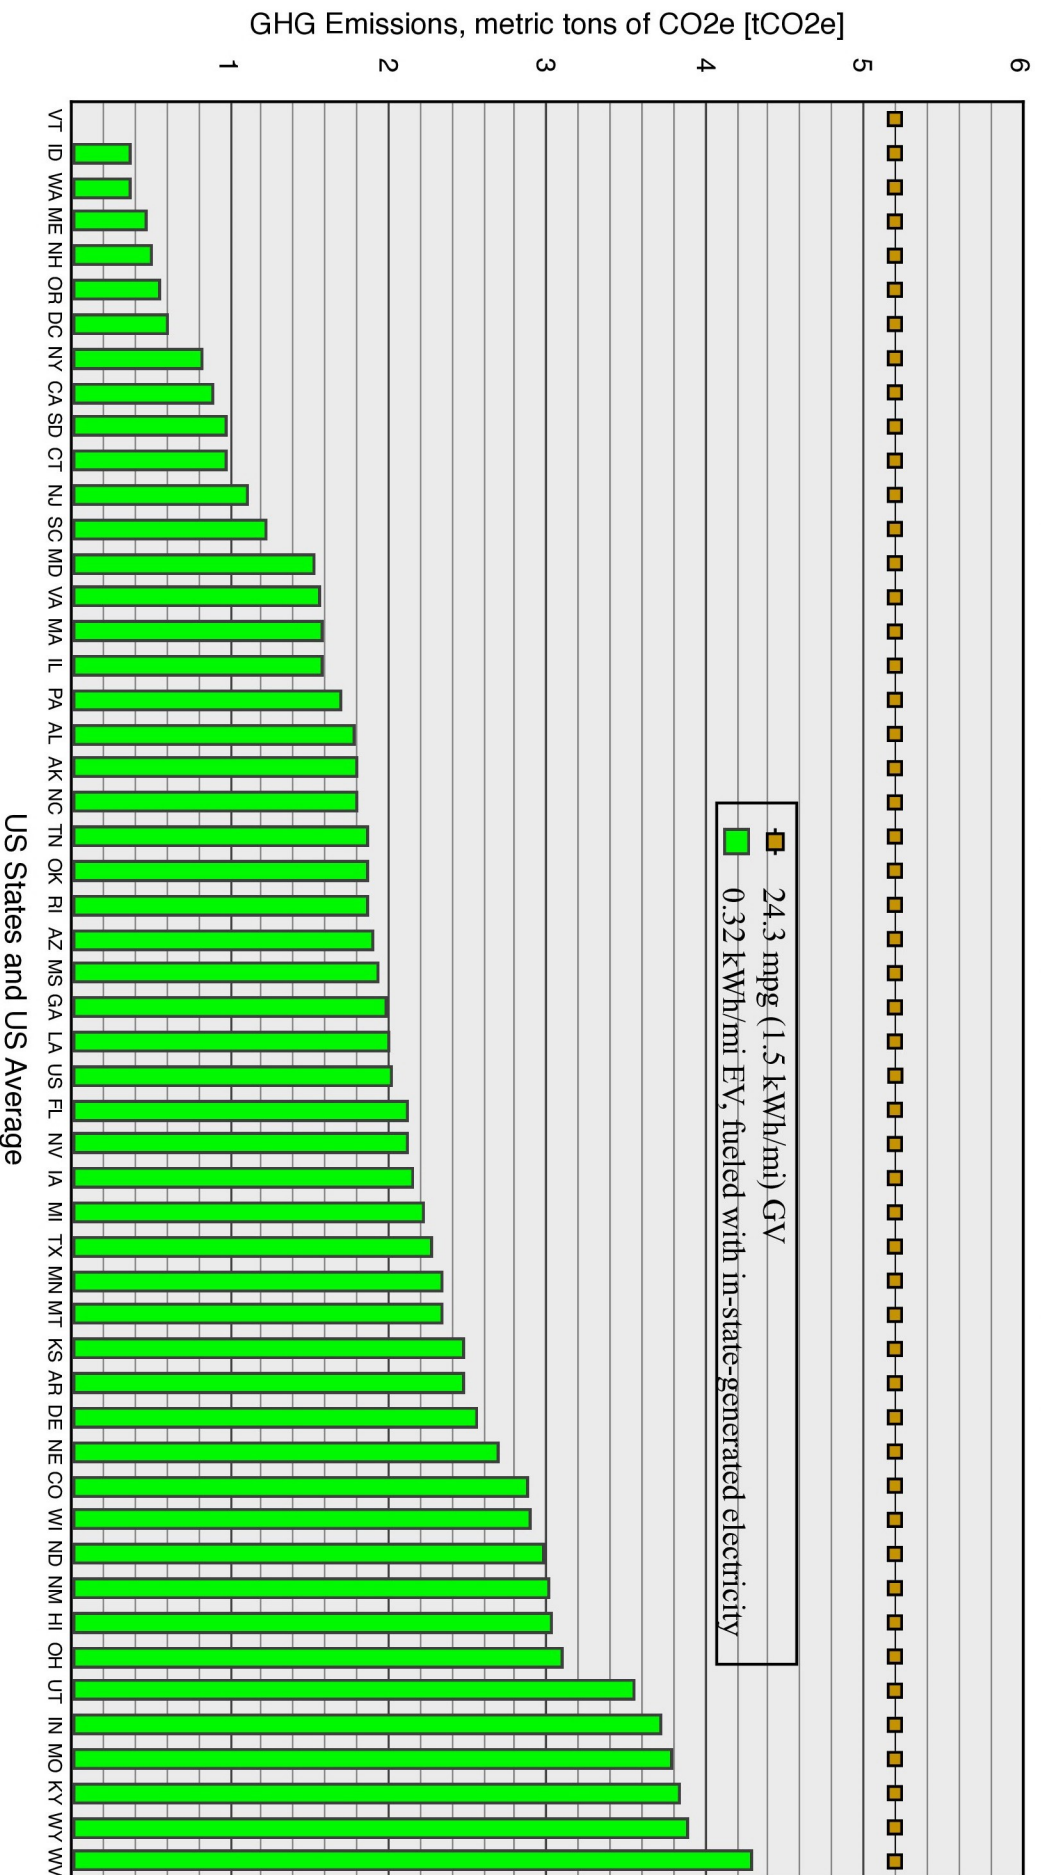

Average Annual GHG Emissions of a Gasoline-Powered Vehicle (GV) Compared to an Electric Vehicle (EV) Fueled with Electricity Produced In-State

created by: Bridget Chadwick