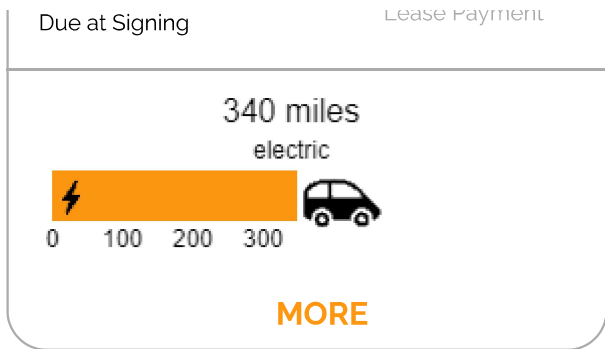

est. **\$1,134** /month

Lease Payment

360 miles
electric

MORE

tesla

Model X Plaid

▼ Filters

Click heart icons to select cars